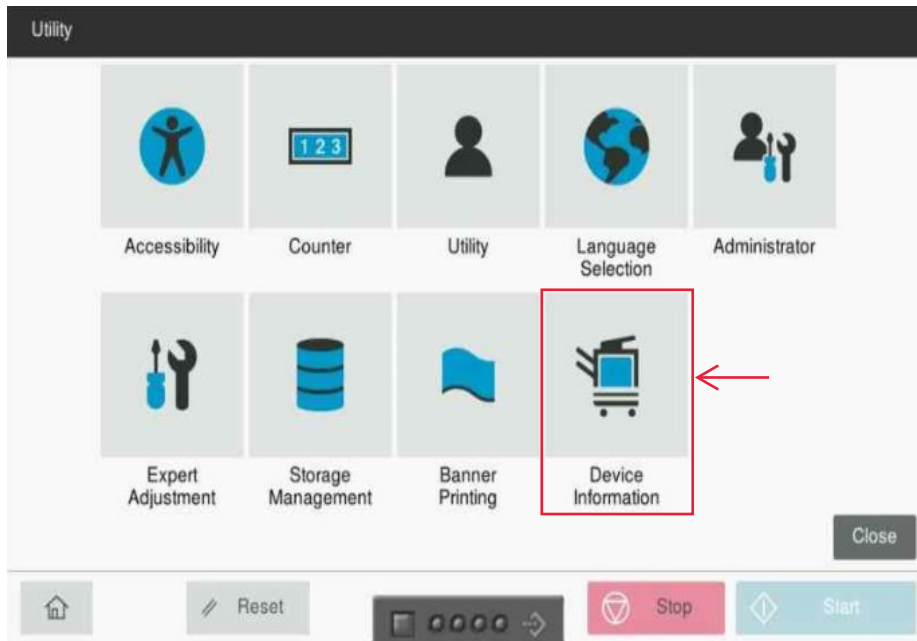

HOW-TO FIND PRINTER IP ADDRESS

1. From home the home screen tap on Utility.

2. Navigate to Device Information

3. The IP address of the machine is the numbers next to IPv4 Address