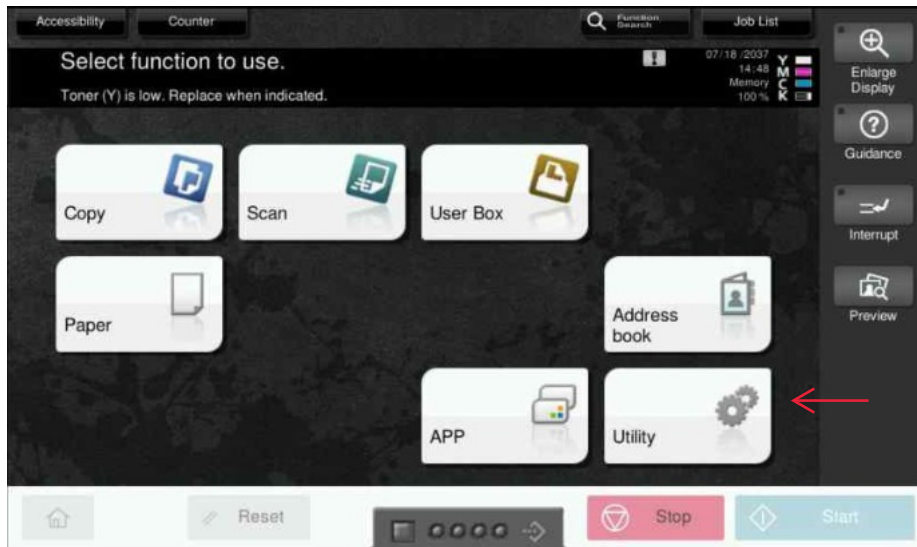

HOW-TO FIND PRINTER IP ADDRESS

1. From home the home screen tap on Utility.

2. Navigate to Device Information

3. The IP address of the machine is the numbers next to IPv4 Address